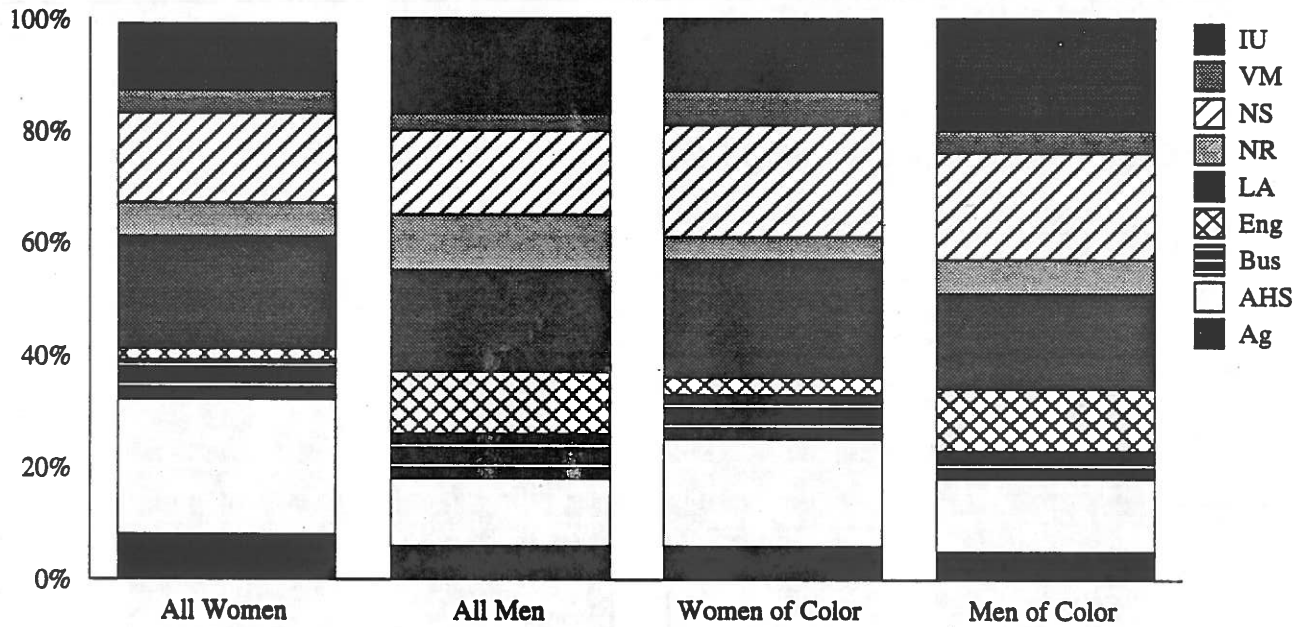

Fall 1995	All Women	Percent of Total	Women of Color	Percent of Total
Undergraduate Students	9,032	50%	1,005	6%
Graduate Students	1,872	50%	175	5%

Undergraduate Students by College