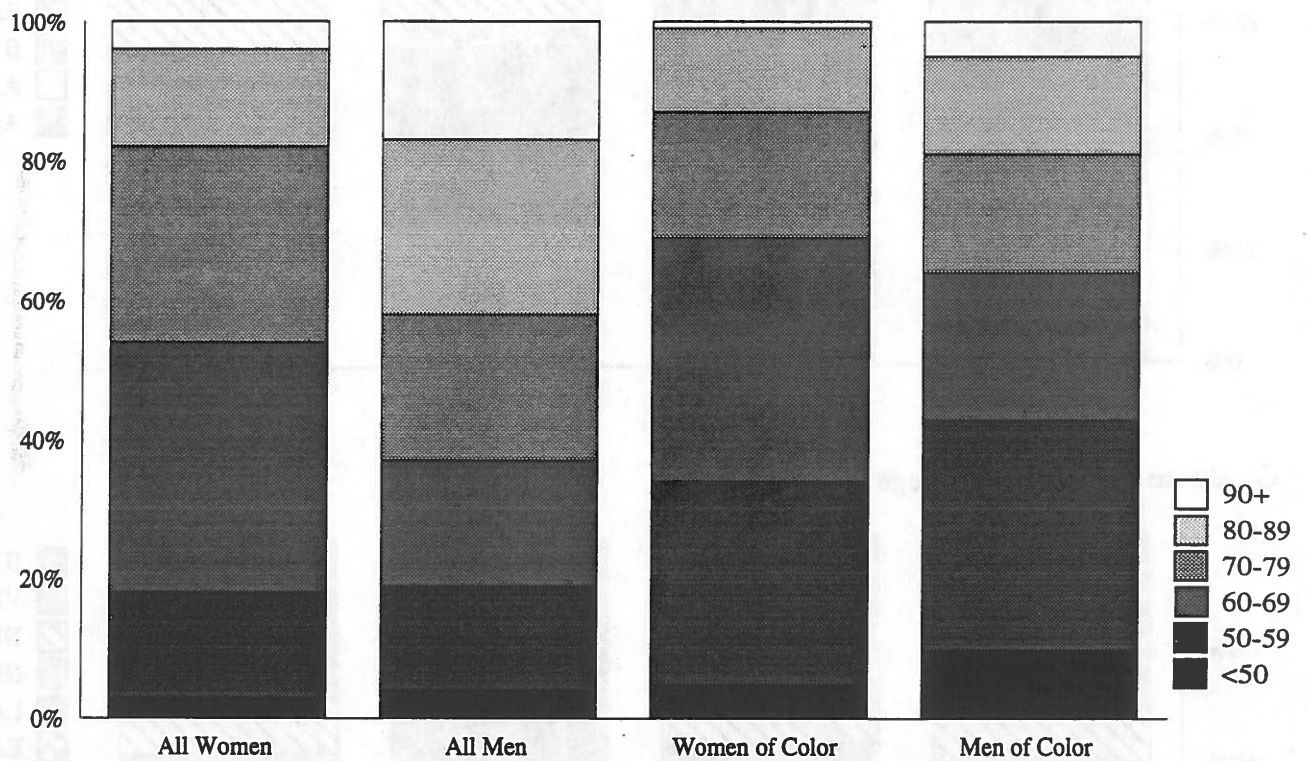

Women at Colorado State 1995	All Women	Percent of Total	Women of Color	Percent of Total
Administrative Professionals	559	42%	68	5%
State Classified	1,436	68%	187	9%
Employee data as of 4/95				

State Classified Employees by Job Grade