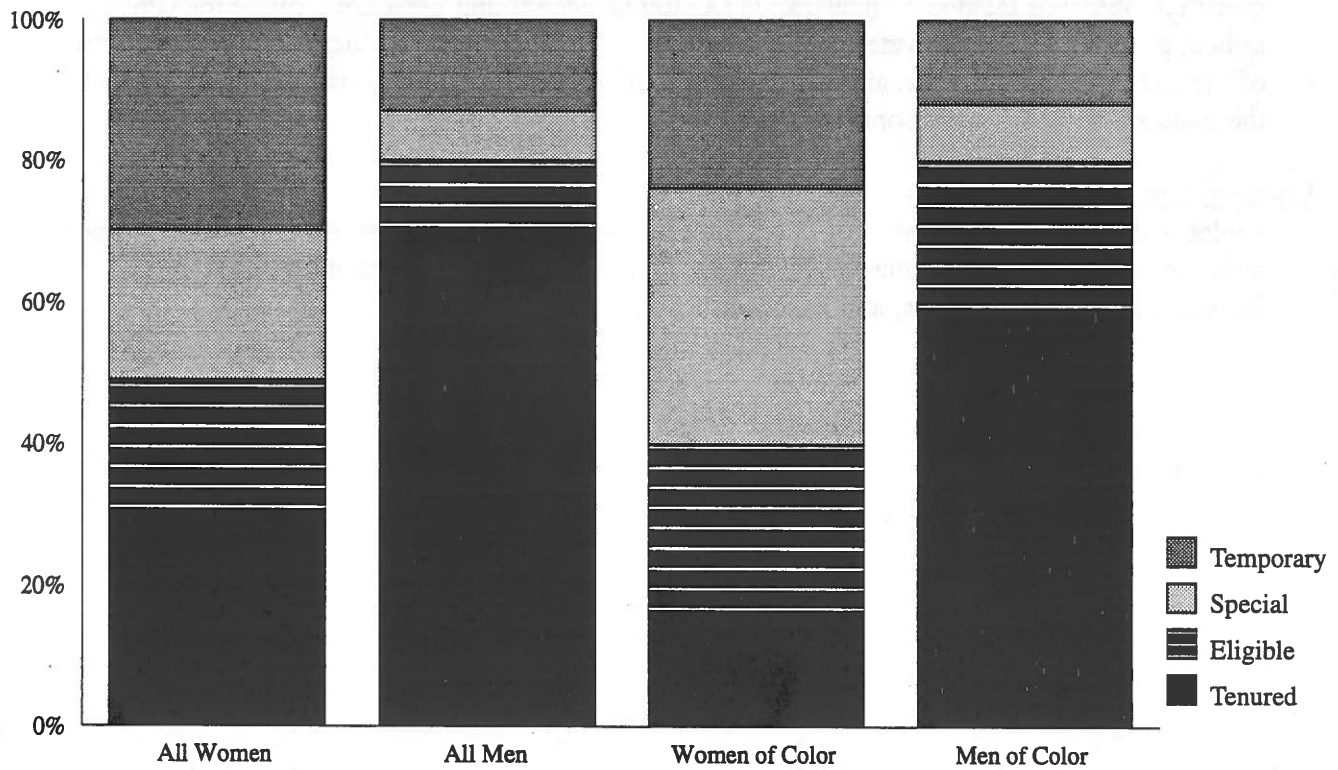

Women at Colorado State 1995

Faculty	All Women	Percent of Total*	Women of Color	Percent of Total
Tenured	132	9%	7	.5%
Tenure Track	81	5%	11	.7%
Temporary	130	8%	11	.7%
Special	91	6%	16	1.0%
Total	434	30%	45	3.7%

* Gender data missing for 23 faculty.
Employee data as of 4/95

Faculty by Appointment Type